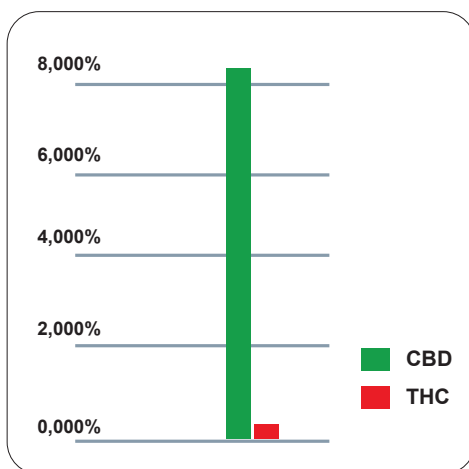

SEED COMPANY

AMSTERDAM, ESTABLISHED 1987

CBD Auto Blackberry Kush®
Test results:

Published: Friday, 21/02/2020

www.izsmportici.it

Certificate of analysis:
Cannabinoid report

Cannabinoid profile

Parameter	Results %
THC	0,32%
CBD	8,26%